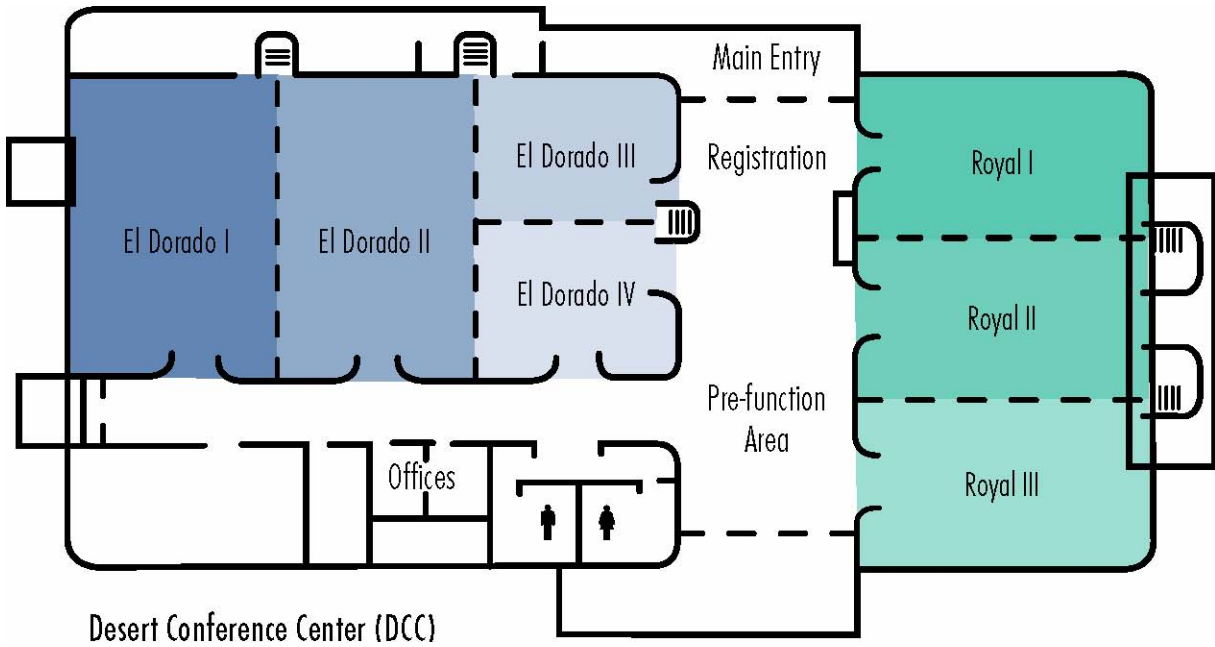

Riviera
Resort & Spa

Palm Springs, California

Grand Ballroom

	Dimensions	Height	Sq. Ft.	Theater	Classroom 2' x 6'	Conference	Rounds of 10	Reception
GRAND BALLROOM	90' x 168'	17'	19,670	1,650	800	0	1,200	3,000
Grand Ballroom III	90' x 54'	17'	4,860	450	175	0	380	800
Grand Ballroom II	90' x 60'	17'	5,400	750	250	0	350	1,000
Grand Ballroom I	90' x 54'	17'	4,860	450	175	0	280	800
Salon I	65' x 35'	10'	2,275	130	60	30	100	150
Salon II	65' x 35'	10'	2,275	130	60	30	100	150

EXHIBITS: 76 8' x 10' BOOTHS

Wexler Garden

	Dimensions	Height	Sq. Ft.	Theater	Classroom 2' x 6'	Conference	Rounds of 10	Reception
WEXLER GARDEN				240	0	0	150	0

Bold.

Riviera
Resort & Spa

Palm Springs, California

Desert Conference Center

	Dimensions	Height	Sq. Ft.	Theater	Classroom 2' x 6'	Conference	Rounds of 10	Reception
EL DORADO BALLROOM	100' x 50'	15'	5,000	500	250	0	240	650
El Dorado I	50' x 33' 6"	15'	1,675	130	80	35	80	210
El Dorado II	50' x 33'	15'	1,650	130	80	35	80	200
El Dorado III	25' x 33' 6"	15'	837	60	25	20	40	100
El Dorado IV	25' x 33' 6"	15'	837	60	25	20	40	100
El Dorado I & II	50' x 66'	15'	3,300	300	180	0	160	450
El Dorado III & IV	50' x 33'	15'	1,650	150	60	0	80	200
El Dorado II, III & IV	50' x 66'	15'	3,300	300	150	0	160	425

EXHIBITS: 24 10' x 10' BOOTHS

	Dimensions	Height	Sq. Ft.	Theater	Classroom 2' x 6'	Conference	Rounds of 10	Reception
ROYAL BALLROOM	80' x 50'	14'	4,000	360	180	0	200	500
Royal I	26' 10" x 50'	14'	1,342	120	60	30	60	150
Royal II	26' 4" x 50'	14'	1,317	120	60	30	60	150
Royal III	26' 10" x 50'	14'	1,342	120	60	30	60	150
Royal I & II	53' 2" x 50'	14'	2,658	240	140	0	140	350
Royal II & III	53' 2" x 50'	14'	2,658	240	140	0	140	350