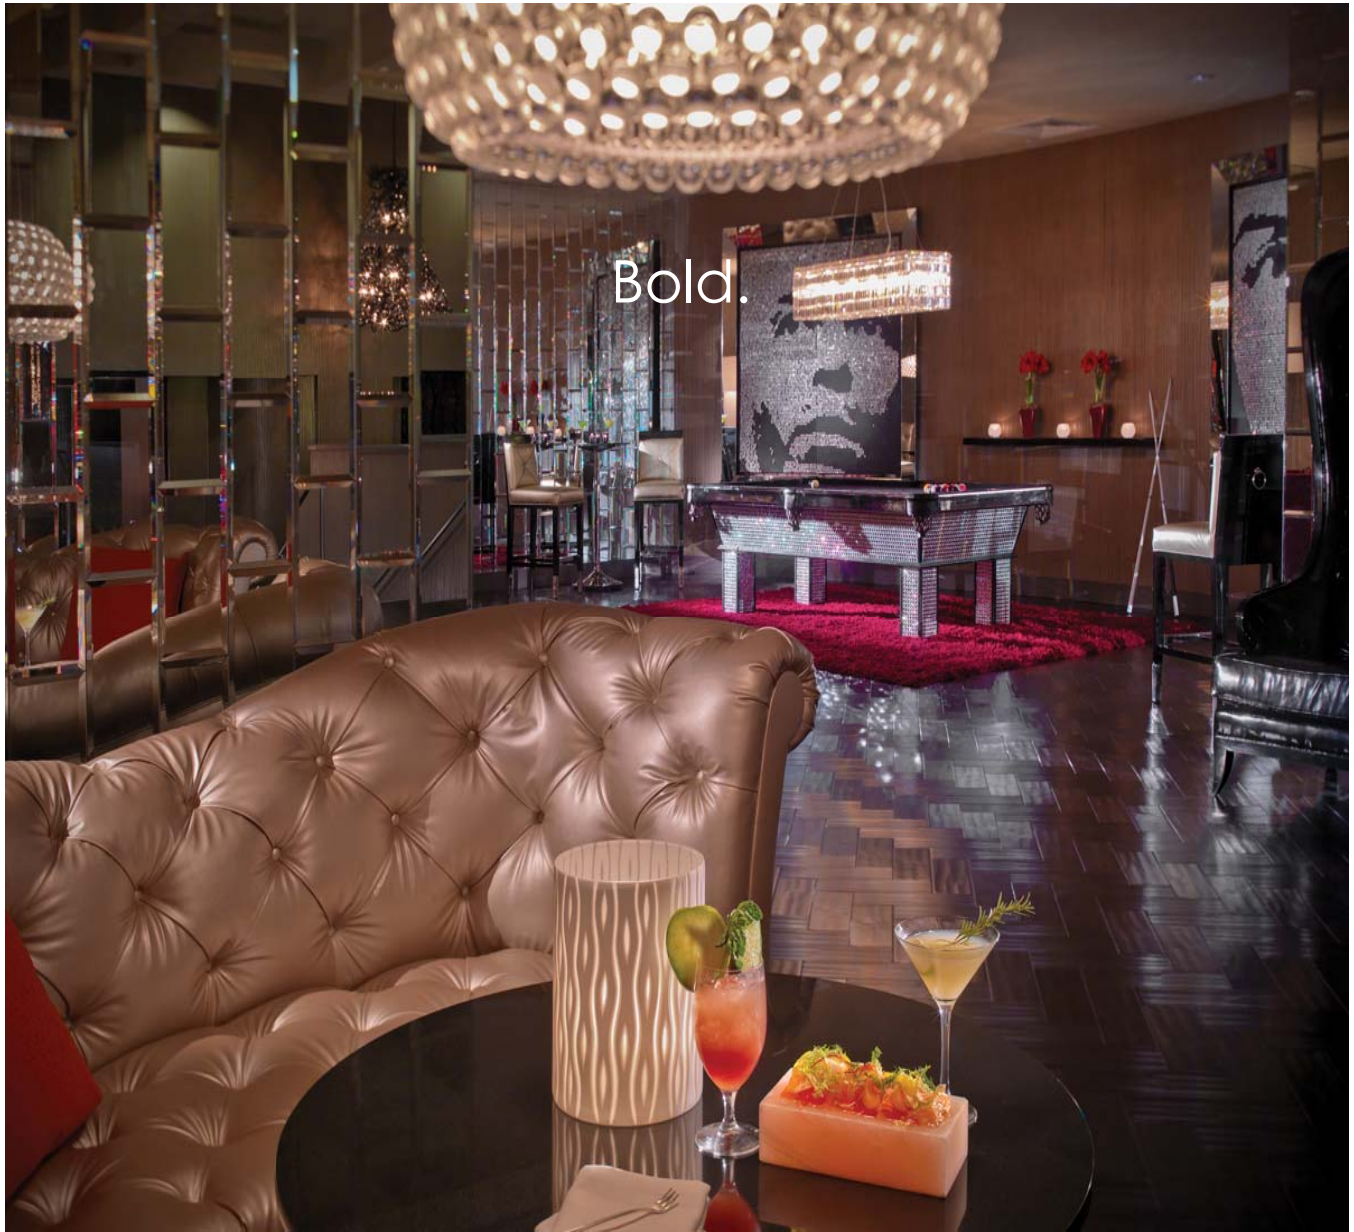

Bold.

Riviera
Resort & Spa

Palm Springs, California