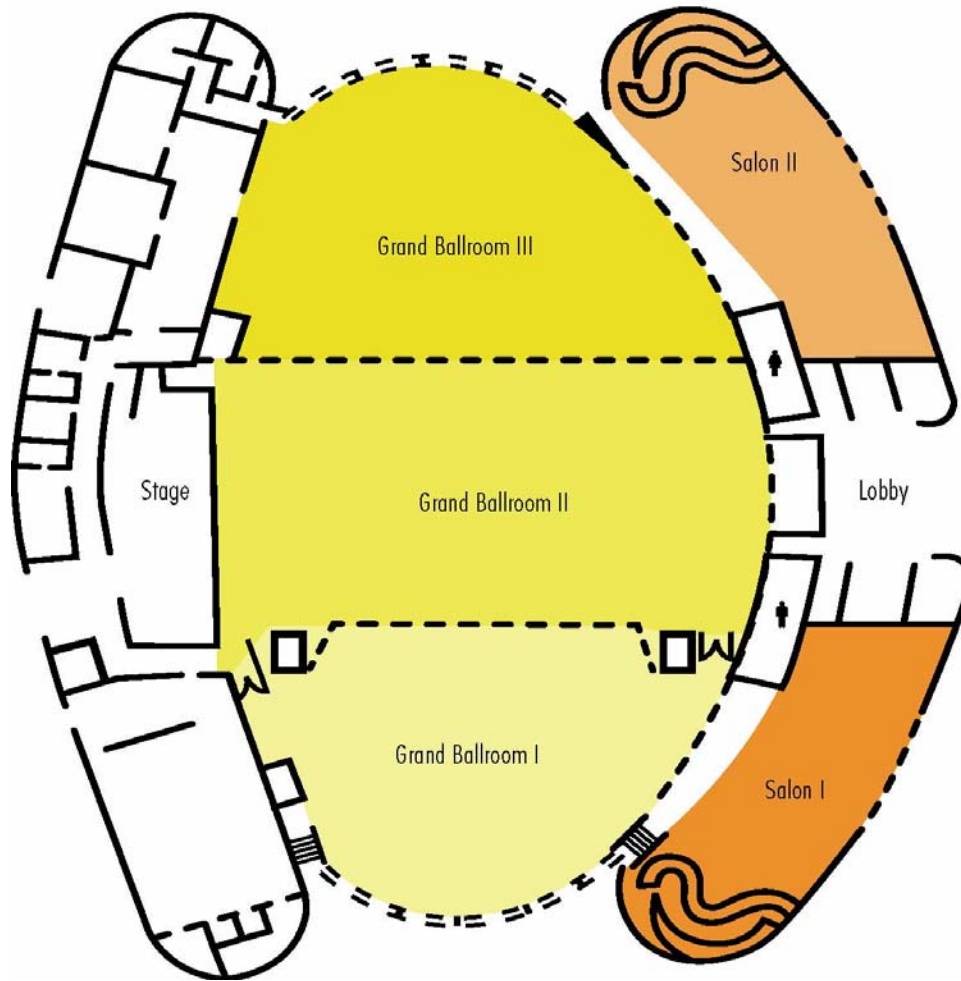

Riviera
Resort & Spa

Palm Springs, California

Grand Ballroom

	Dimensions	Height	Sq. Ft.	Theater	Classroom 2' x 6'	Conference	Rounds of 10	Reception
GRAND BALLROOM	90' x 168'	17'	19,670	1,650	800	0	1,200	3,000
Grand Ballroom III	90' x 54'	17'	4,860	450	175	0	380	800
Grand Ballroom II	90' x 60'	17'	5,400	750	250	0	350	1,000
Grand Ballroom I	90' x 54'	17'	4,860	450	175	0	280	800
Salon I	65' x 35'	10'	2,275	130	60	30	100	150
Salon II	65' x 35'	10'	2,275	130	60	30	100	150

EXHIBITS: 76 8' x 10' BOOTHS

Wexler Garden

	Dimensions	Height	Sq. Ft.	Theater	Classroom 2' x 6'	Conference	Rounds of 10	Reception
WEXLER GARDEN				240	0	0	150	0

Bold.

Riviera
Resort & Spa

Palm Springs, California

Desert Conference Center

	Dimensions	Height	Sq. Ft.	Theater	Classroom 2' x 6'	Conference	Rounds of 10	Reception
EL DORADO BALLROOM	100' x 50'	15'	5,000	500	250	0	240	650
El Dorado I	50' x 33' 6"	15'	1,675	130	80	35	80	210
El Dorado II	50' x 33'	15'	1,650	130	80	35	80	200
El Dorado III	25' x 33' 6"	15'	837	60	25	20	40	100
El Dorado IV	25' x 33' 6"	15'	837	60	25	20	40	100
El Dorado I & II	50' x 66'	15'	3,300	300	180	0	160	450
El Dorado III & IV	50' x 33'	15'	1,650	150	60	0	80	200
El Dorado II, III & IV	50' x 66'	15'	3,300	300	150	0	160	425

EXHIBITS: 24 10' x 10' BOOTHS

	Dimensions	Height	Sq. Ft.	Theater	Classroom 2' x 6'	Conference	Rounds of 10	Reception
ROYAL BALLROOM	80' x 50'	14'	4,000	360	180	0	200	500
Royal I	26' 10" x 50'	14'	1,342	120	60	30	60	150
Royal II	26' 4" x 50'	14'	1,317	120	60	30	60	150
Royal III	26' 10" x 50'	14'	1,342	120	60	30	60	150
Royal I & II	53' 2" x 50'	14'	2,658	240	140	0	140	350
Royal II & III	53' 2" x 50'	14'	2,658	240	140	0	140	350